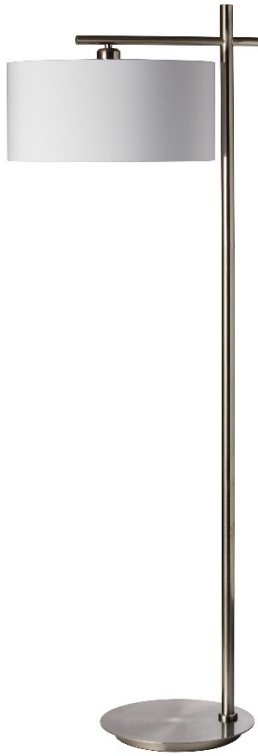

## 131F-SC - 1LT Floor Lamp, Satin Chrome Finish

1 Light Floor Lamp, Satin Chrome Finish

<b>Height</b>	62	<b>No. of Bulbs</b>	1
<b>Width/Length</b>	18	<b>LED Compatible</b>	LED Compatible
<b>Depth</b>	18	<b>Total Wattage</b>	100
<b>Weight</b>	18		
<b>Body Material</b>	Metal	<b>Second Finish/Color</b>	White
<b>Finish/Color</b>	Satin Chrome	<b>Second Type of Finish</b>	Linen
<b>Type of Finish</b>	Electroplated		
<b>Bulb 1 Amount</b>	1	<b>Rated For Voltage</b>	Dry Location 120V
<b>Bulb 1 Base Type</b>	E26		
<b>Bulb 1 Max Watt.</b>	100	<b>Approval</b>	cUL or equivalent
<b>Bulb 1 Included</b>	No	<b>Warranty</b>	1 Year
<b>Bulb 1 Lumens</b>		<b>Instal Position</b>	Floor
<b>Bulb 1 CRI</b>			

Date:	Notes:
Fixture Type:	
Job Name:	

**Lighting • LED • Shades • Custom Designs**

TORONTO | BUFFALO | LIGHTFAIR | DALLAS MARKET CENTRE # 4303

[www.dainolite.com](http://www.dainolite.com) | 1-888-564-1262 | [dainolite@dainolite.com](mailto:dainolite@dainolite.com)